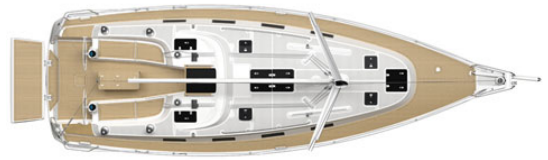

# Bavaria 40 Cruiser – "Spirit of Styria" /2013/

<b>Year of construction:</b>	2013	<b>Fuel tank:</b>	210 l
<b>Length over all:</b>	12,35 m	<b>Water tank:</b>	360 l
<b>Beam overall:</b>	3,96 m	<b>Cabins:</b>	3
<b>Draft:</b>	1,85 m	<b>Beds:</b>	6+2
<b>Engine:</b>	Volvo Penta	<b>Toilets:</b>	2
<b>Engine power:</b>	21 kW (29 HP)	<b>Roll Genoa and Main sail:</b>	ca. 83 m <sup>2</sup>

## BAVARIA 40 CRUISER

### MAIN SPECIFICATIONS

YEAR BUILT;	2013
CABINS and BERTHS;	3 (6+2)
TOILET(S);	2
LOA;	12,35 m
DRAFT;	2,05 m
MAST HEIGHT (above waterline);	18,68 m
STEERING WHEEL(S) & RUDDER	2 + 2