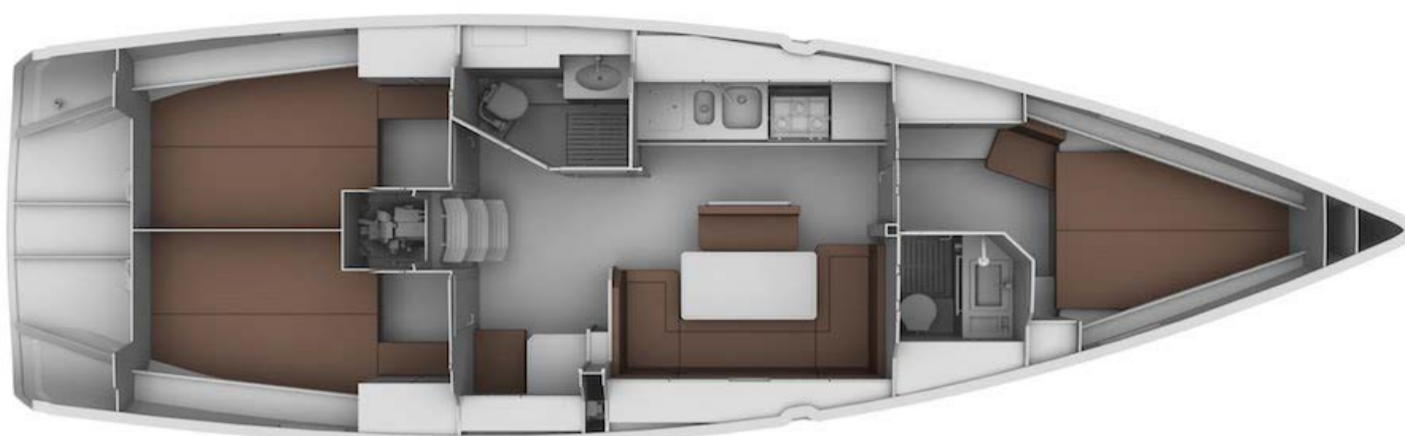

# Bavaria 40 Cruiser – "Spirit of Styria" /2013/

<b>Year of construction:</b>	2013	<b>Fuel tank:</b>	210 l
<b>Length over all:</b>	12,35 m	<b>Water tank:</b>	360 l
<b>Beam overall:</b>	3,96 m	<b>Cabins:</b>	3
<b>Draft:</b>	1,85 m	<b>Beds:</b>	6+2
<b>Engine:</b>	Volvo Penta	<b>Toilets:</b>	2
<b>Engine power:</b>	21 kW (29 HP)	<b>Roll Genoa and Main sail:</b>	ca. 83 m <sup>2</sup>

## BAVARIA 40 CRUISER

### MAIN SPECIFICATIONS

YEAR BUILT;	2013
CABINS and BERTHS;	3 (6+2)
TOILET(S);	2
LOA;	12,35 m
DRAFT;	2,05 m
MAST HEIGHT (above waterline);	18,68 m
STEERING WHEEL(S) & RUDDER	2 + 2