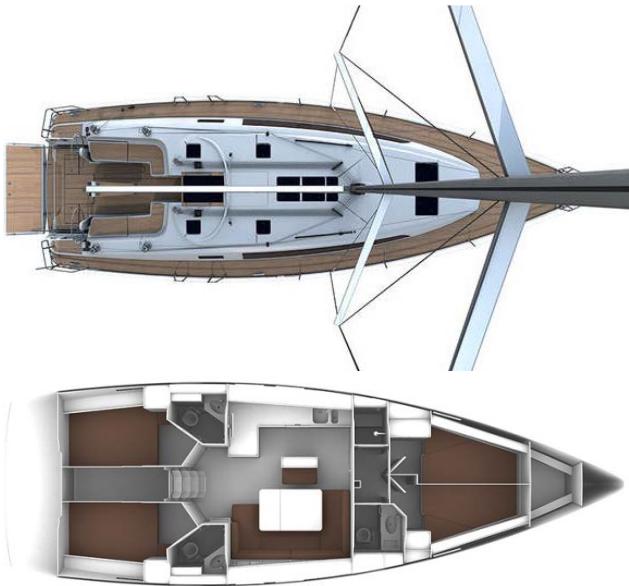

Bavaria 46 Cruiser – "Sun of Life" /2015/

Year of construction:	2015	Fuel tank:	210 l
Length over all:	14.27 m	Water tank:	360 l
Beam overall:	4.35 m	Cabins:	4
Draft:	2.10 m	Beds:	8+2
Engine:	Volvo Penta	Toilets:	3
Engine power:	41 kW (55 HP)	Roll Genoa and Main sail:	ca. 108 m ²

BAVARIA CRUISER 46

SUN OF LIFE

MAIN SPECIFICATIONS

YEAR BUILT;	2015	WATER TANK;	360 l
CABINS and BERTHS;	4 (8 + 1)	FUEL TANK;	210 l
TOILET(S);	3	WASTE TANK	yes
LOA;	14,27 m	MOTOR-type & power;	Volvo Penta D2-55
DRAFT;	2,10 m	MAIN SAIL	ROLL
MAST HEIGHT (above waterline);	20,75 m	GENOA	ROLL
STEERING WHEEL(S) & RUDDER	2 + 2		

OUTSIDE - COCKPIT

ELECTRICAL EQUIPMENT

GPS Chartplotter	Garmin GPSMap 4008
Autopilot	2 x Garmin Bundle GMI 20
Tridata	2 x Garmin Bundle GMI 20
Wind instrument	2 x Garmin Bundle GMI 20
ICE BOX	no
BOWTHRUSTER	yes
RADAR	yes

EQUIPMENT

Bimini	yes
Sprayhood	yes
Cockpit table	yes
Divider/Compass	1
Outside Shower	warm water
Gass Bottles	2 x 2kg ALU
Outside Speakers	2
Cockpit Cushions	yes
Bilge Pump;	manual + electrical
El. Windlass	yes
Anchors (main & reserve);	Jambo 32 kg, Delta 24 kg
Wind Direction Indicator	yes
Radar Reflector	yes
Winch Handles;	2, Lewmar
Fenders;	8 + 1
Life Raft	yes
Tender/Dinghy	yes
Bathing platform	yes
TEAK	on cockpit floor