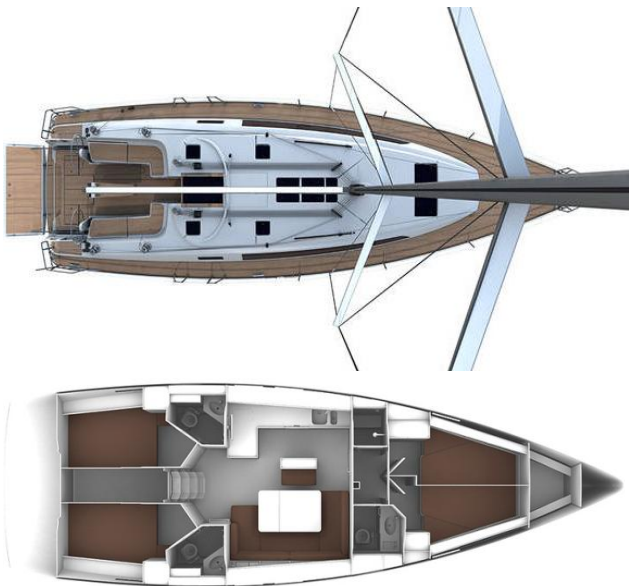

Bavaria 46 Cruiser – "Lula" /2016/

Year of construction:	2016	Fuel tank:	210 l
Length over all:	14.27 m	Water tank:	360 l
Beam overall:	4.35 m	Cabins:	4
Draft:	2.10 m	Beds:	8+2
Engine:	Volvo Penta	Toilets:	3
Engine power:	41 kW (55 HP)	Roll Genoa and Main sail:	ca. 108 m ²

BAVARIA CRUISER 46

MAIN SPECIFICATIONS

YEAR BUILT;	2016
CABINS and BERTHS;	4 (8 + 1)
TOILET(S);	3
LOA;	14,27 m
DRAFT;	2,10 m
MAST HEIGHT (above waterline);	20,75 m
STEERING WHEEL(S) & RUDDER	2 + 2

LULA

WATER TANK;	360 l
FUEL TANK;	210 l
WASTE TANK	yes
MOTOR-type & power;	Volvo Penta D2-55
MAIN SAIL	ROLL
GENOA	ROLL

OUTSIDE - COCKPIT

ELECTRICAL EQUIPMENT

GPS Chartplotter	Garmin GPSMap 4008
Autopilot	2 x Garmin Bundle GMI 20
Tridata	2 x Garmin Bundle GMI 20
Wind instrument	2 x Garmin Bundle GMI 20
ICE BOX	no
BOWTHRUSTER	yes
RADAR	yes

EQUIPMENT

Bimini	yes
Sprayhood	yes
Cockpit table	yes
Divider/Compass	1
Outside Shower	warm water
Gass Bottles	2 x 2kg ALU
Outside Speakers	2
Cockpit Cushions	yes
Bilge Pump;	manual + electrical
El. Windlass	yes
Anchors (main & reserve);	Jambo 32 kg, Delta 24 kg
Wind Direction Indicator	yes
Radar Reflector	yes
Winch Handles;	2, Lewmar
Fenders;	8 + 2
Life Raft	yes
Tender/Dinghy	yes
Bathing platform	yes
TEAK	on cockpit floor