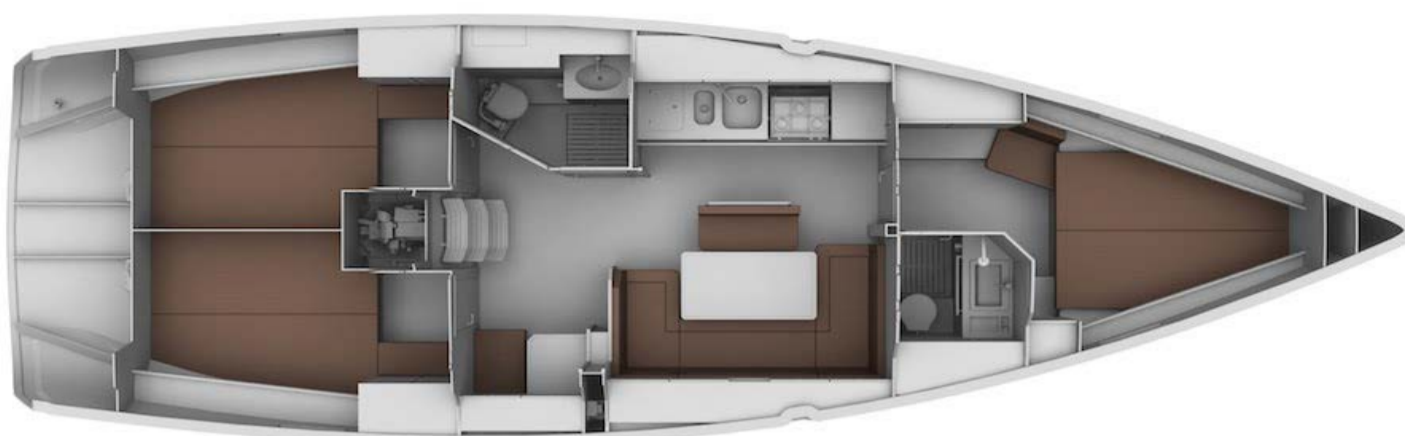

# Bavaria 39 Cruiser – "Lola" /2007/

<b>Year of construction:</b>	2007	<b>Fuel tank:</b>	210 l
<b>Length over all:</b>	11,93 m	<b>Water tank:</b>	360 l
<b>Beam overall:</b>	3,97 m	<b>Cabins:</b>	3
<b>Draft:</b>	1,85 m	<b>Beds:</b>	6+1
<b>Engine:</b>	Volvo Penta	<b>Toilets:</b>	2
<b>Engine power:</b>	21 kW (29 HP)	<b>Roll Genoa and Main sail:</b>	ca. 83 m <sup>2</sup>

## BAVARIA 39 CRUISER

### MAIN SPECIFICATIONS

YEAR BUILT;	2007
CABINS and BERTHS;	3 (6+1)
TOILET(S);	2
LOA;	11,93 m
DRAFT;	1,85 m
MAST HEIGHT (above waterline);	17,92 m
STEERING WHEEL(S) & RUDDER	1 + 1