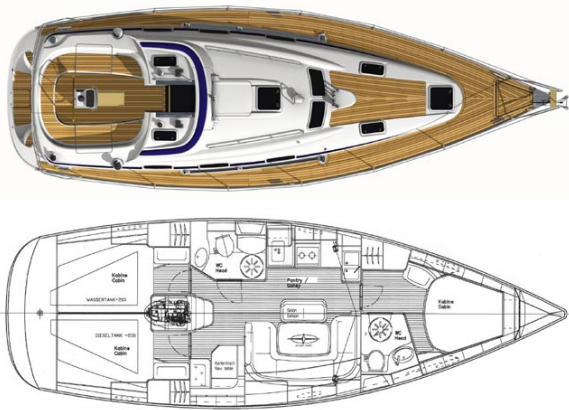

# Bavaria 39 Cruiser – "Lola" /2007/

<b>Year of construction:</b>	2007	<b>Fuel tank:</b>	210 l
<b>Length over all:</b>	11,93 m	<b>Water tank:</b>	360 l
<b>Beam overall:</b>	3,97 m	<b>Cabins:</b>	3
<b>Draft:</b>	1,85 m	<b>Beds:</b>	6+1
<b>Engine:</b>	Volvo Penta	<b>Toilets:</b>	2
<b>Engine power:</b>	21 kW (29 HP)	<b>Roll Genoa and Main sail:</b>	ca. 83 m <sup>2</sup>

## BAVARIA 39 CRUISER

### MAIN SPECIFICATIONS

YEAR BUILT;	2007
CABINS and BERTHS;	3 (6+1)
TOILET(S);	2
LOA;	11,93 m
DRAFT;	1,85 m
MAST HEIGHT (above waterline);	17,92 m
STEERING WHEEL(S) & RUDDER	1 + 1

## LOLA

WATER TANK;	360 l
FUEL TANK;	210 l
WASTE TANK	yes - front cabin only
MOTOR-type & power;	Volvo Penta D2-29
MAIN SAIL	ROLL - NEW
GENOA	ROLL - NEW