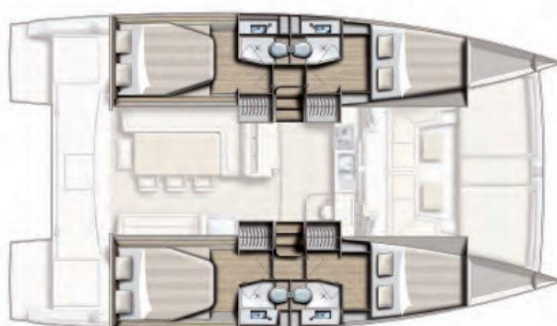

BALI 4.0.- PRIVATE BAY

VERSION 4 CABINES / 4 SDB
4 cabin version / 4 bath
Versión 4 camarotes / 4 cuartos de baños
4 Kabinen / 4 Bäder

Base; marina Kremik - Primošten

MAIN SPECIFICATIONS

YEAR BUILT;	2018	WATER TANK;	800L
CABINS and BERTHS;	4 (8 + 2)	FUEL TANK;	400L
TOILET(S);	4	WASTE TANK	yes
LOA;	11,99	MOTOR-type & power;	2 x VOLVO D2-40
DRAFT;	6,72	MAIN SAIL	48 SQM
MAST HEIGHT (above waterline);	18,85	GENOA	32 SQM
STEERING WHEEL(S) & RUDDER	1+2		

OUTSIDE - COCKPIT

ELECTRICAL EQUIPMENT

GPS Chartplotter	yes
Autopilot	Raymarine P70S
Tridata	Raymarine I70S
Wind instrument	Raymarine I70S
ICE BOX	no
BOWTHRUSTER	no
RADAR	yes
EQUIPMENT	
Bimini	yes
Sprayhood	no
Cockpit table	yes
Divider/Compass	yes
Outside Shower	warm water
Gass Bottles	5 kg ALU
Outside Speakers	yes
Cockpit Cushions	yes
Bilge Pump;	manual + electrical
El. Windlass	yes
Anchors (main & reserve);	Delta 30 kg + Jambo 10 kg
Wind Direction Indicator	yes
Radar Reflector	yes
Winch Handles;	2
Fenders;	8 + 2
Life Raft	yes
Dinghy with outboard engine	yes
Bathing platform	no
TEAK	no

Additional

Water hose, boat hook, pump and paddels, 220V shore power, mooring ropes, life buoy + flashing light, gangway, argola, safety line for outboard engine

INSIDE

ELECTRICAL EQUIPMENT

VHF	yes
RADIO/CD player	FM, AUX, USB
GPS Chartplotter	yes
Tridata	yes
Battery Charger	yes
Fridge + freezer	yes
TV with CD/DVD player	no
Air Conditioning	no
Heating	yes
Inverter 12V-220V-2000W	yes
Sockets 220 v	yes
Service Batteries	4 x 130 Ah
WIFI - unlimited	yes
Electric toilet	no

EQUIPMENT

Polstery	Original
Navigational Charts & Pilots	yes
Navigation Tools	yes
Hand Bearing Compass	no
Binocular	1
Life Jackets	8
Life Belts	2
First Aid Kit	1
Clock & Barometer	1
Flares Set	1
Fire Extinguishers	4
Fog Horn	1
Flashlight	1
Repair Kit- Tools	1
Microwave	no
Solar panel	yes
Coffee machine	yes